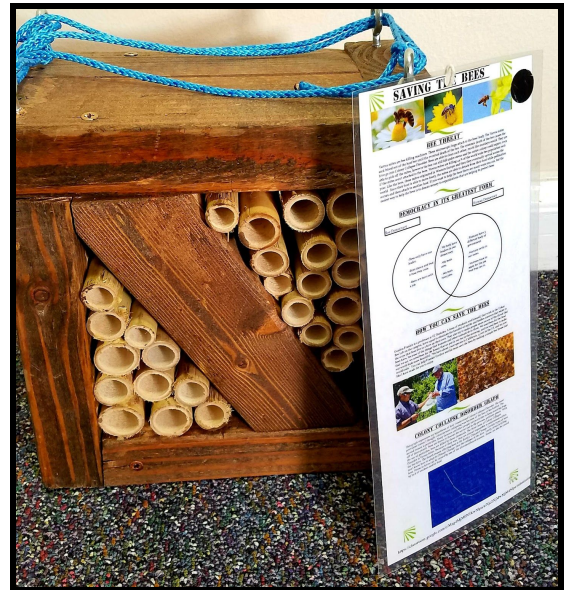

10th Grade Celebration of Learning Downtown Nevada City

Date: Friday, Dec. 7th
Start Time: 9:20am @ SAEL
End Time: 1:30pm @ SAEL
Field Site: Downtown Nevada City

The 10th grade class will be celebrating their learning from the PolliNation Expedition with an event in Downtown Nevada City. Students will showcase their bee houses and accompany infographics at various locations and interact with the public to help educate and build awareness about the local bee population. Each location will be supervised by an adult and is in a covered space. Students will start and end the school day at SAEL and walk to and from Downtown Nevada City. No packed lunch is needed as we will be back at SAEL for lunchtime.